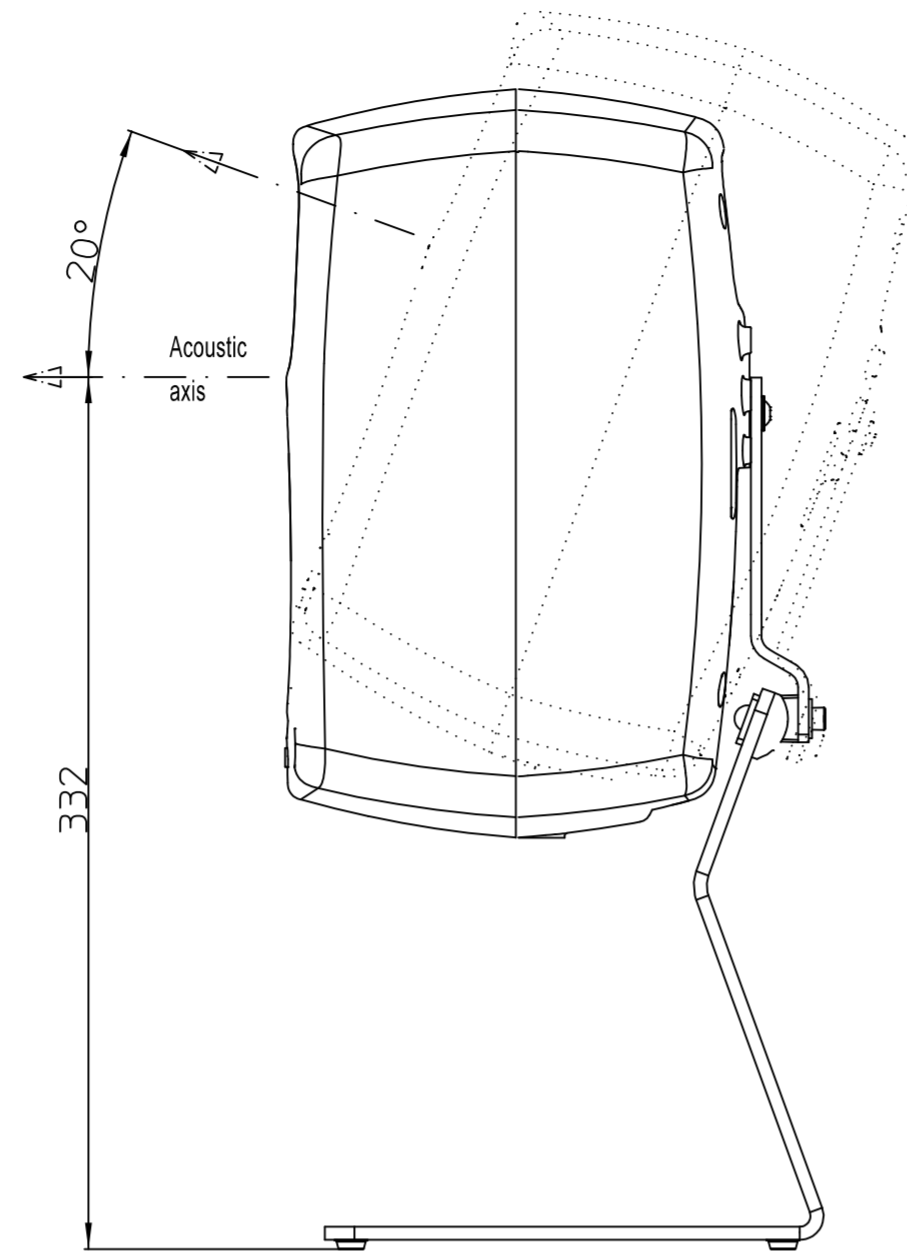

Table stand 8000-323 with  
Genelec 8x3x / G Three

Genelec table stand 8000-323  
(K&M 23275-000-xx)

For:  
8x3x / G Three

Table stand 8000-323 with  
Genelec 8331 - horizontal

Table stand 8000-323 with  
Genelec 8331 - vertical